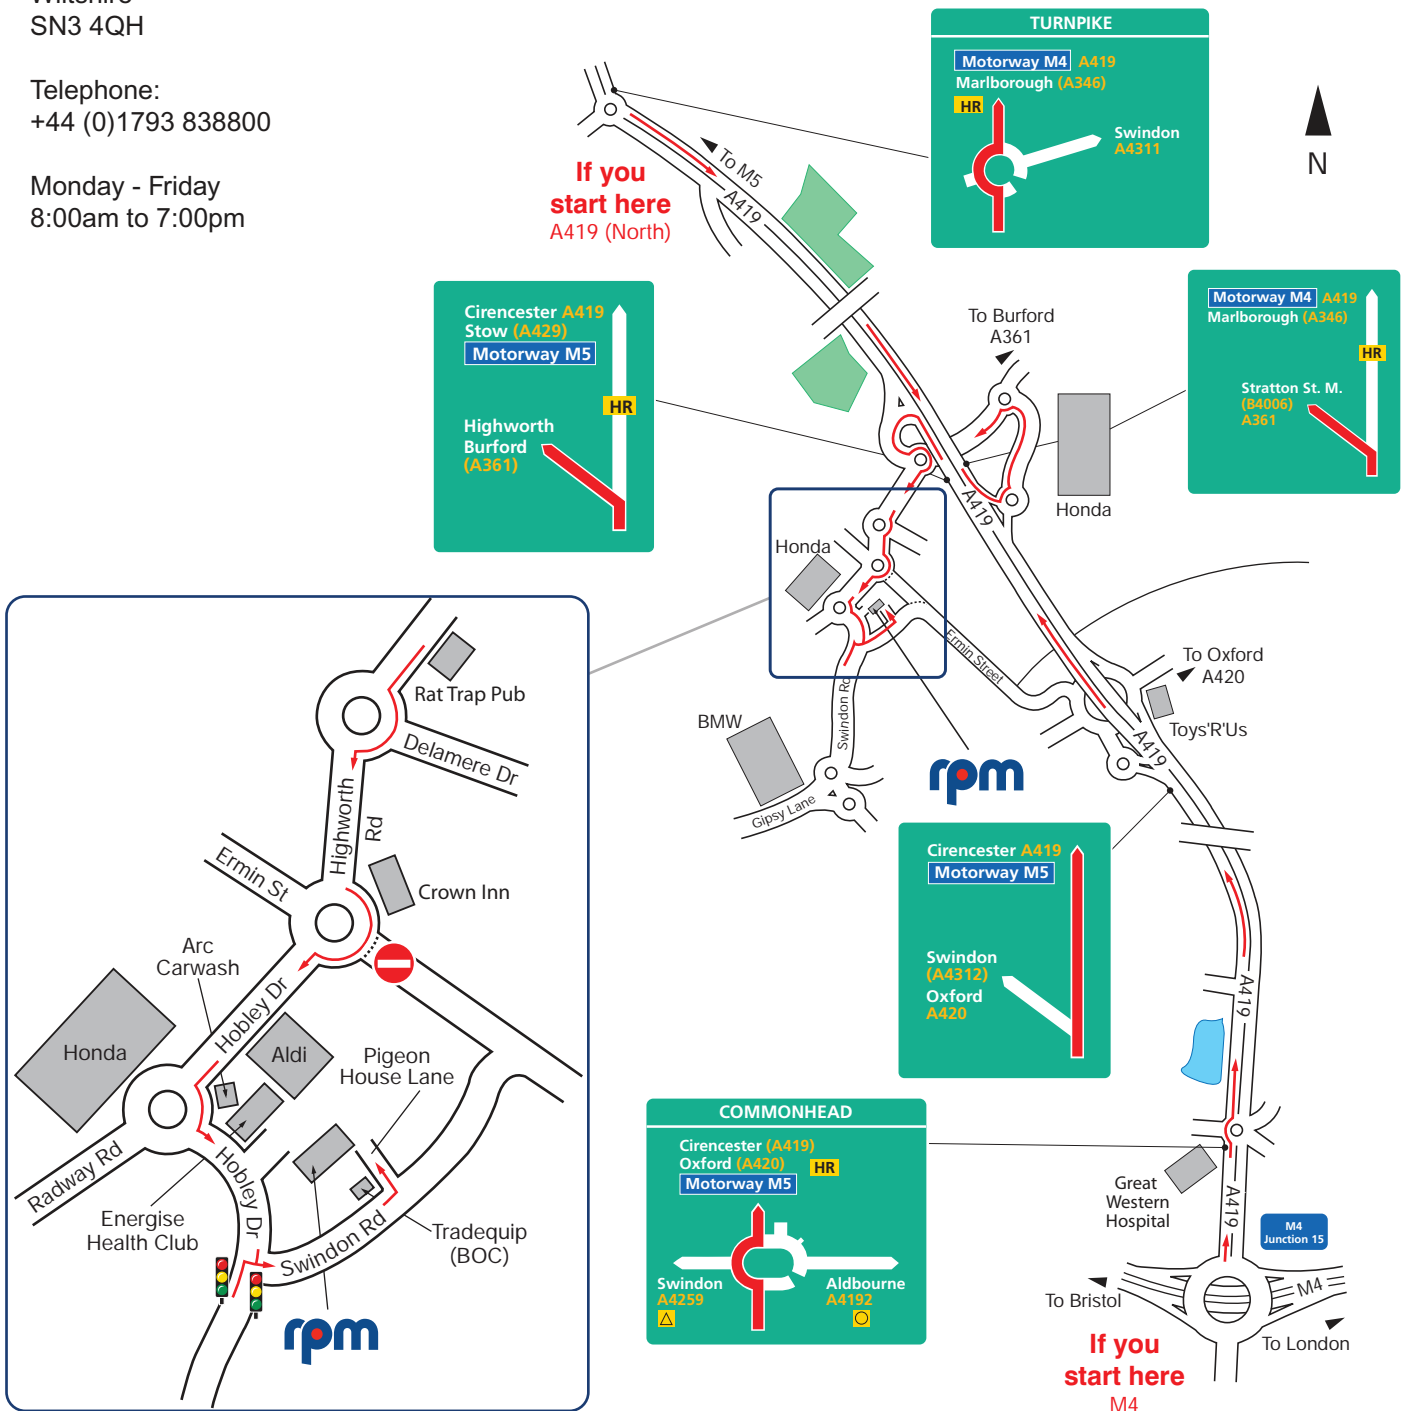

Real Print Management Limited

The Pigeon House
 Pigeon House Lane
 Stratton St Margaret
 Swindon
 Wiltshire
 SN3 4QH

Telephone:
 +44 (0)1793 838800

Monday - Friday
 8:00am to 7:00pm

Public Transport

By Rail, Swindon Station

Services operate to Swindon on the Great Western line from London Paddington and Bristol Temple Meads. If arriving by train, notify us of your train times, then we will arrange personal transport to collect you from the station.

By Air, Heathrow Airport

is a 1 hour drive away. Take the M4 towards Bristol and exit at Junction 15. Then follow map.

By Air, Bristol Airport

is a 1 hour 20 minute drive away. Take the A38 towards Bristol, then the M32 which joins the M4 at Junction 19. Take the M4 towards London and exit at Junction 16. Then follow map.

Parking

is available on site.